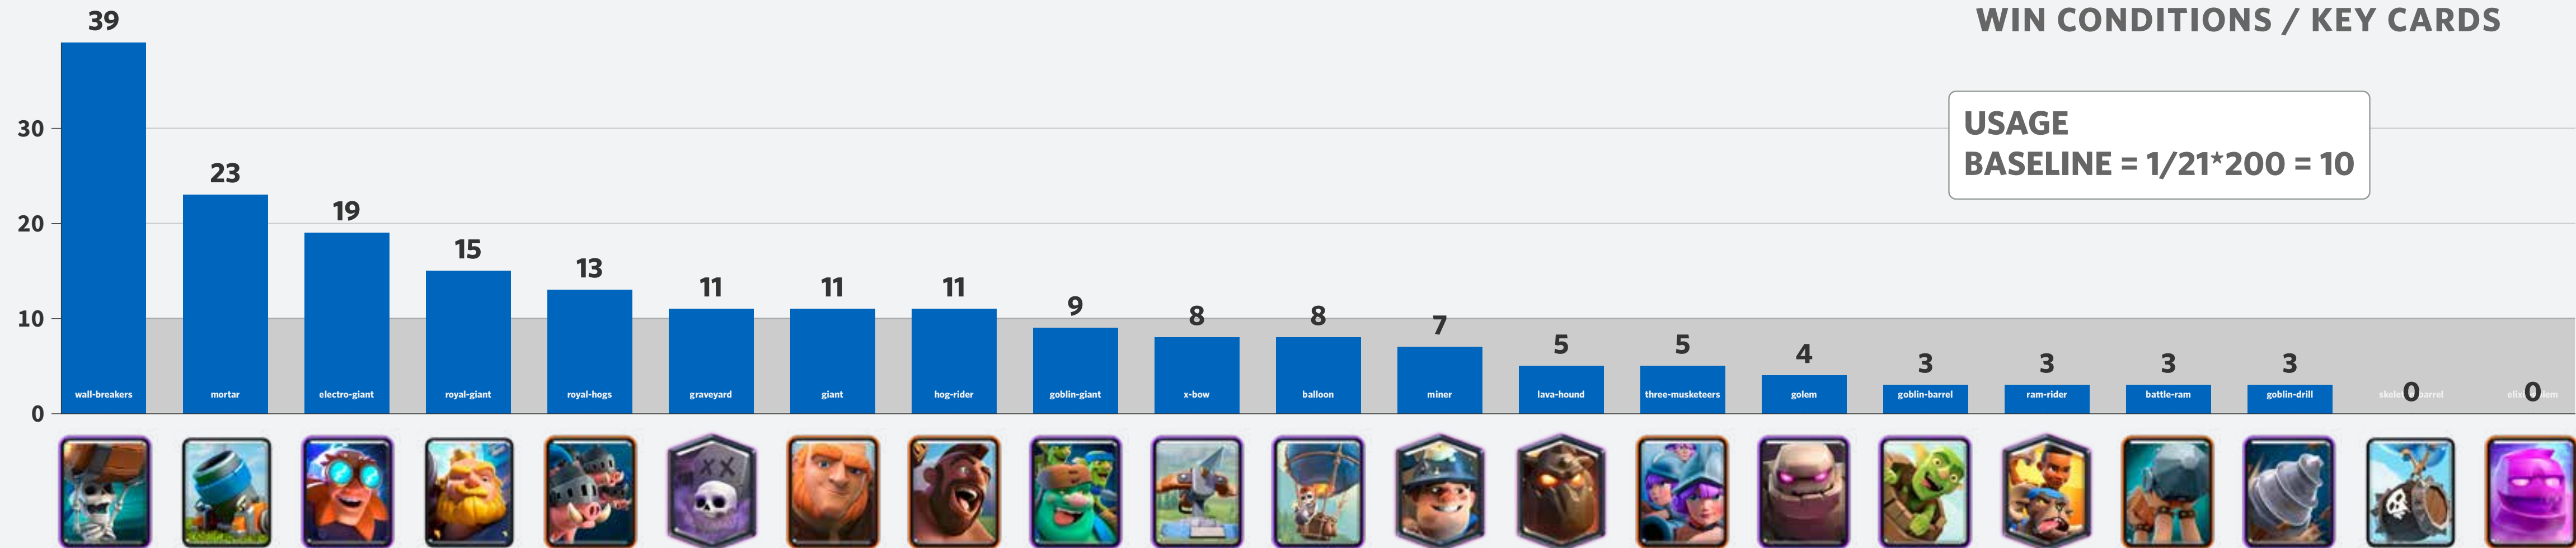

Card Usage: Top 200 on the Path of Legends

SEASON 2023-02 / END OF SEASON / LAST RANKED DECK / GLOBAL TOP 200

WIN CONDITIONS / KEY CARDS

USAGE
BASELINE = $1/21 \cdot 200 = 10$

USAGE
BASELINE = $8/109 \cdot 200 = 15$