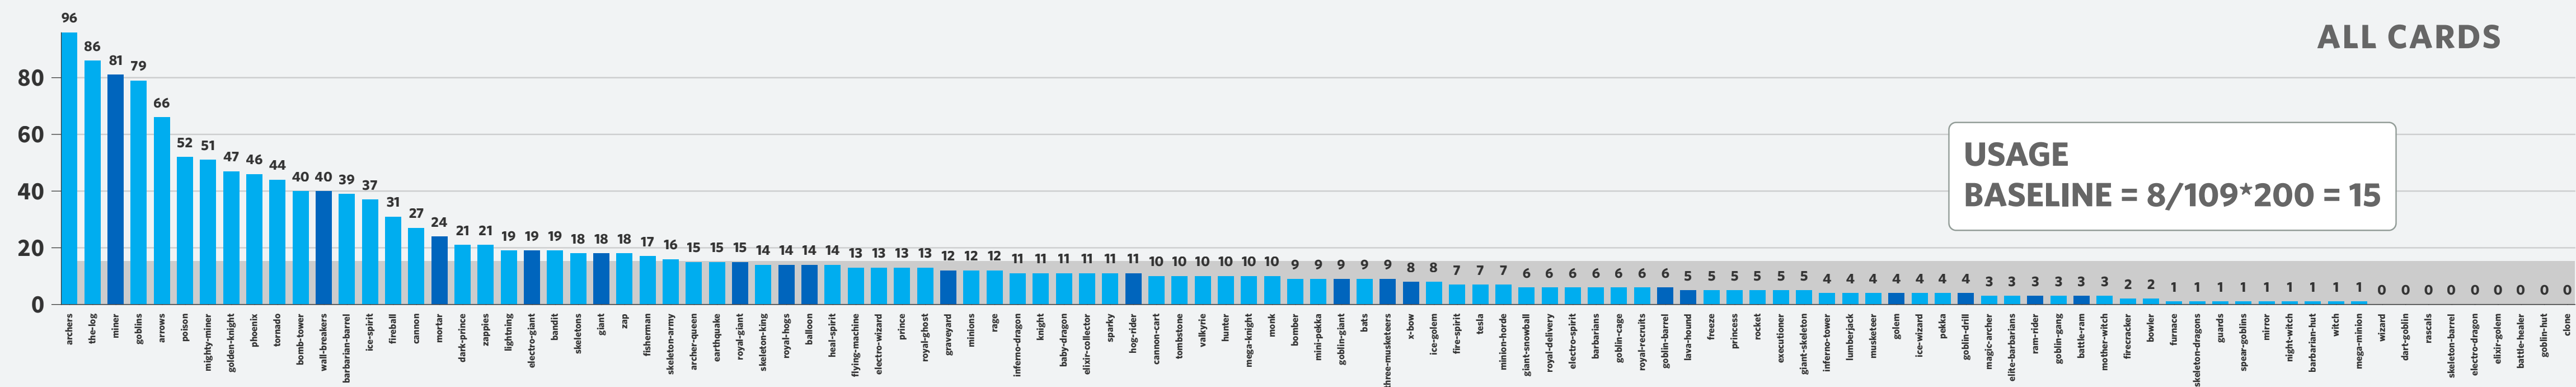

Card Usage: Top 200 on the Path of Legends

SEASON 2023-02 / END OF SEASON / LAST RANKED DECK / GLOBAL TOP 200

WIN CONDITIONS / KEY CARDS

USAGE
BASELINE = $1/21 \cdot 200 = 10$

USAGE
BASELINE = $8/109 \cdot 200 = 15$